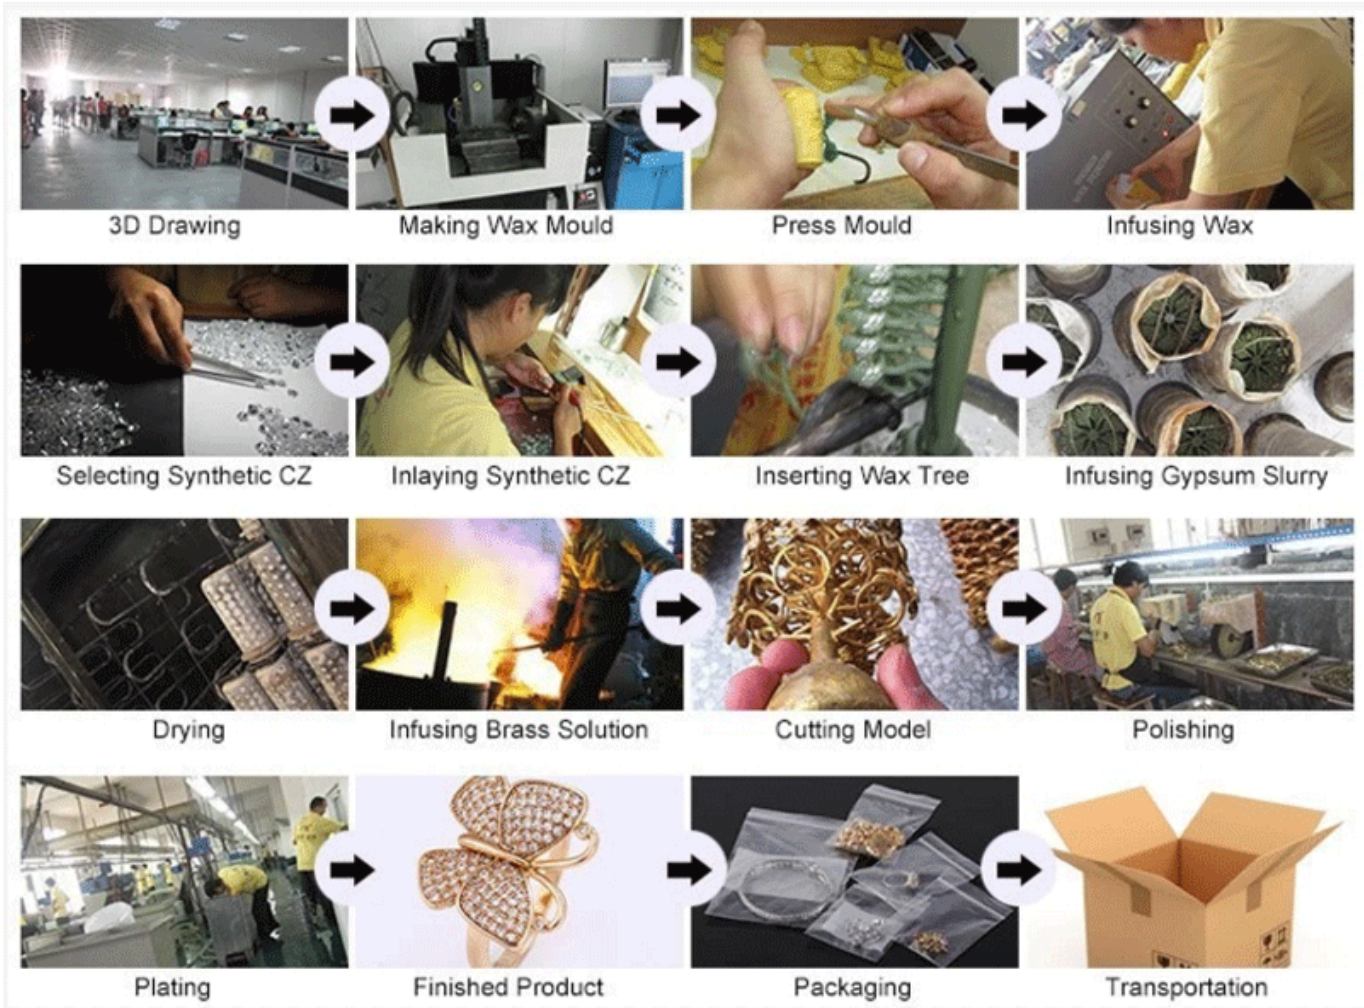

► Lobster Claw

► Semi-Transparent Resin

► Semi-Transparent Resin

N.W:52.2g

DRESSING SUGGESTION

COMPANY PROFILE

Desny Jewelry Ind Co., Limited was founded in 2004 ,which Specialized in manufacturing high quality metal jewelry ,like watchbands, bracelets, necklaces,bangles,belts,pins, earrings and pendants. incorporated with development, production, and sales departments. Our company is a qualified manufacturer and a metal jewelry supplier in China .

customer design and sample are welcome.

ODM service is available in our company.

PRODUCT PROCESSING

CERTIFICATION

FAQ

Q: Are you a manufacturer?

A: Yes, we are an experienced manufacturer with our own molds and production lines.