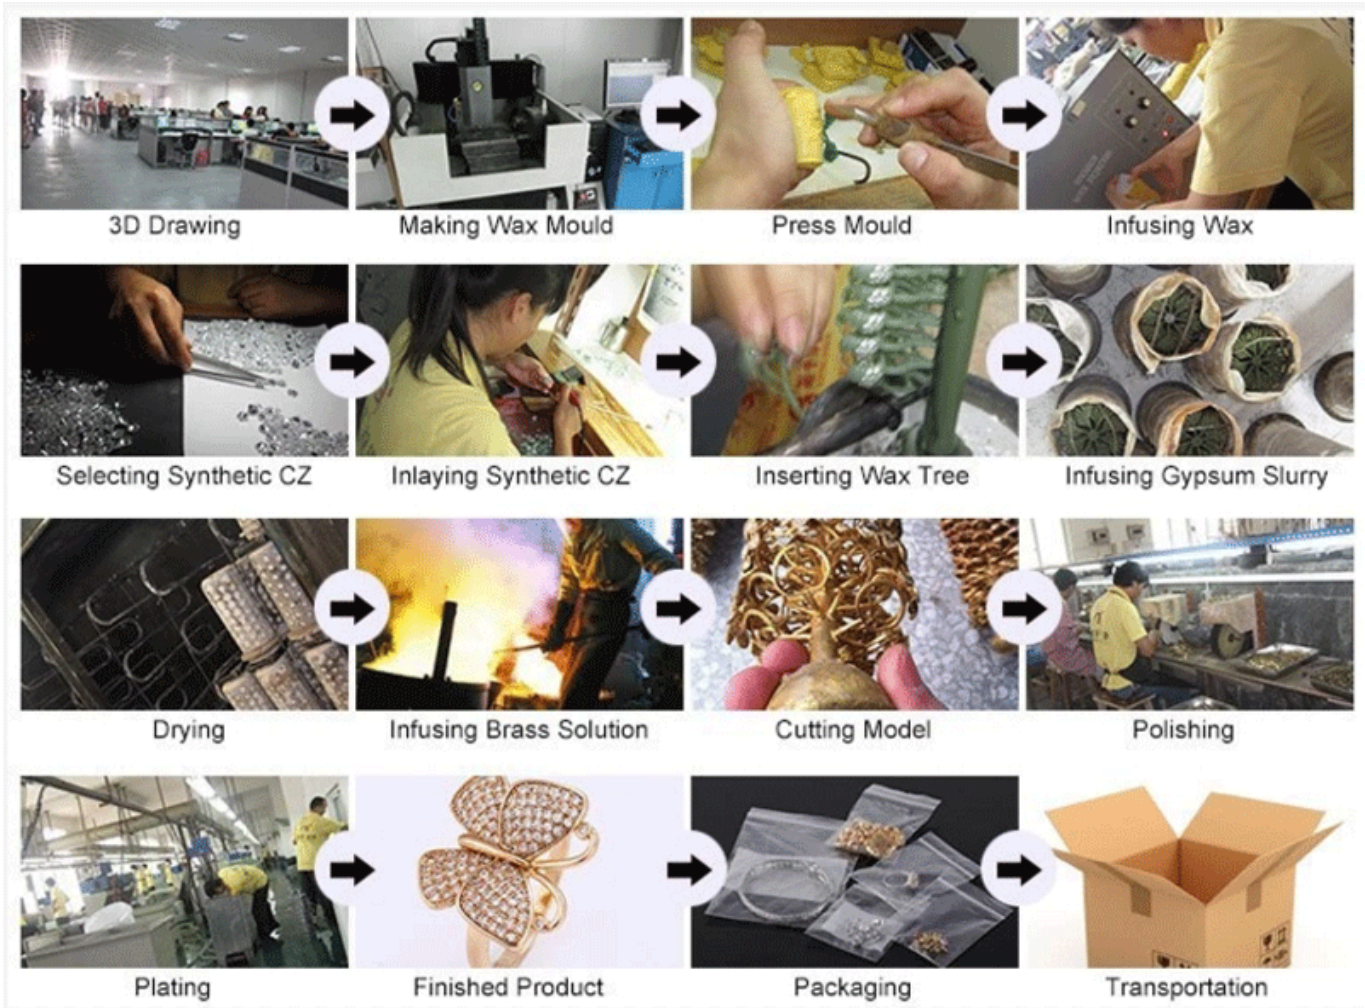

CERTIFICATION