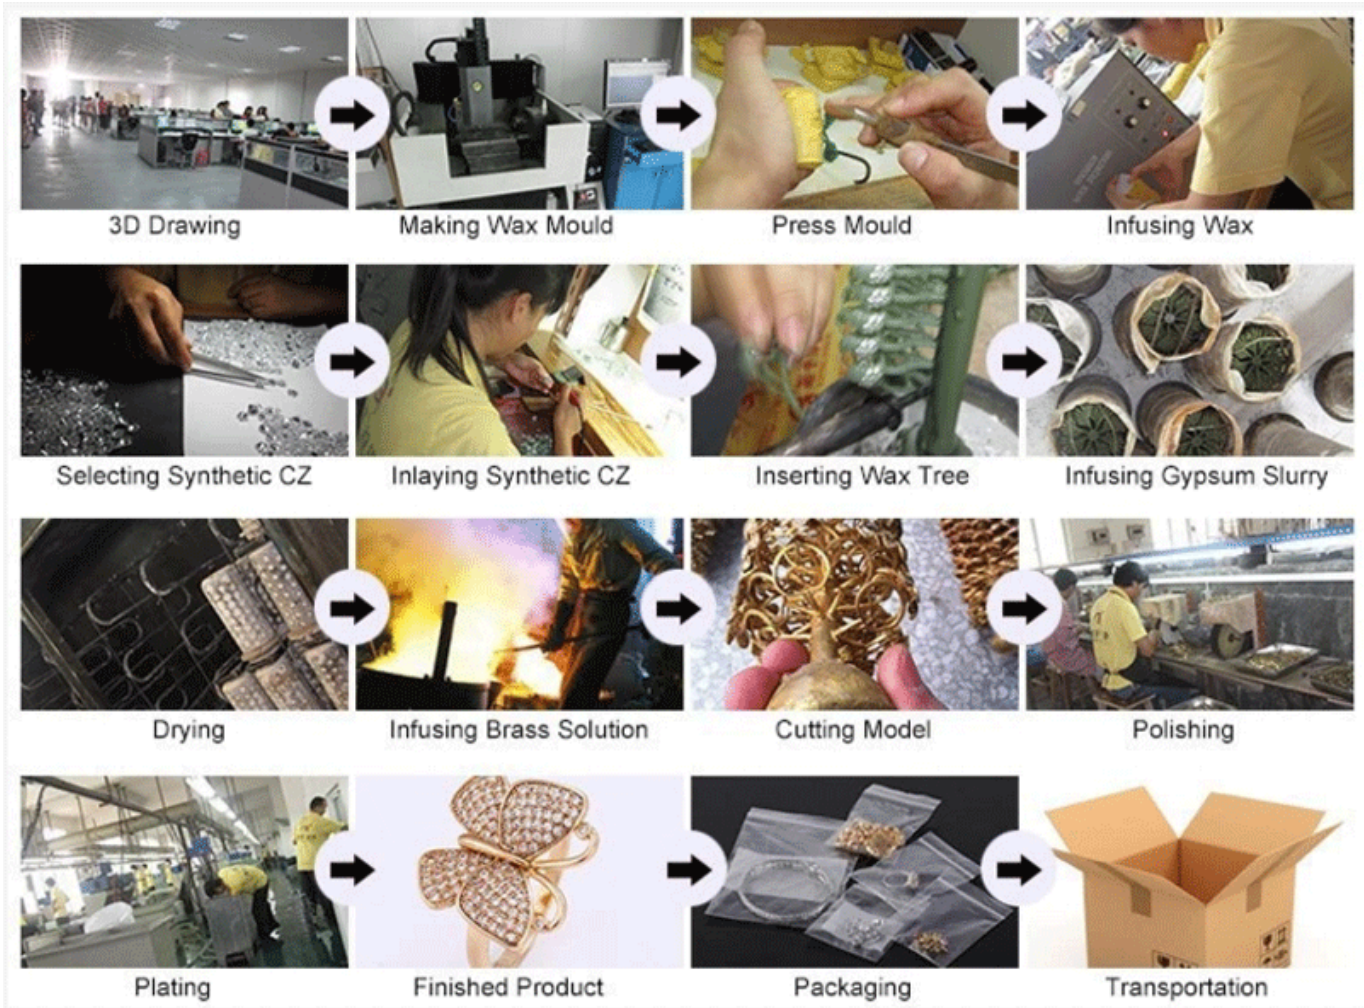

## COMPANY PROFILE

Desny Jewelry Ind Co., Limited was founded in 2004 ,which Specialized in manufacturing high quality metal jewelry ,like watchbands, bracelets, necklaces,bangles,belts,pins, earrings and pendants. incorporated with development, production, and sales departments. Our company is a qualified manufacturer and a metal jewelry supplier in China .

## PRODUCT PROCESSING

**CERTIFICATION**