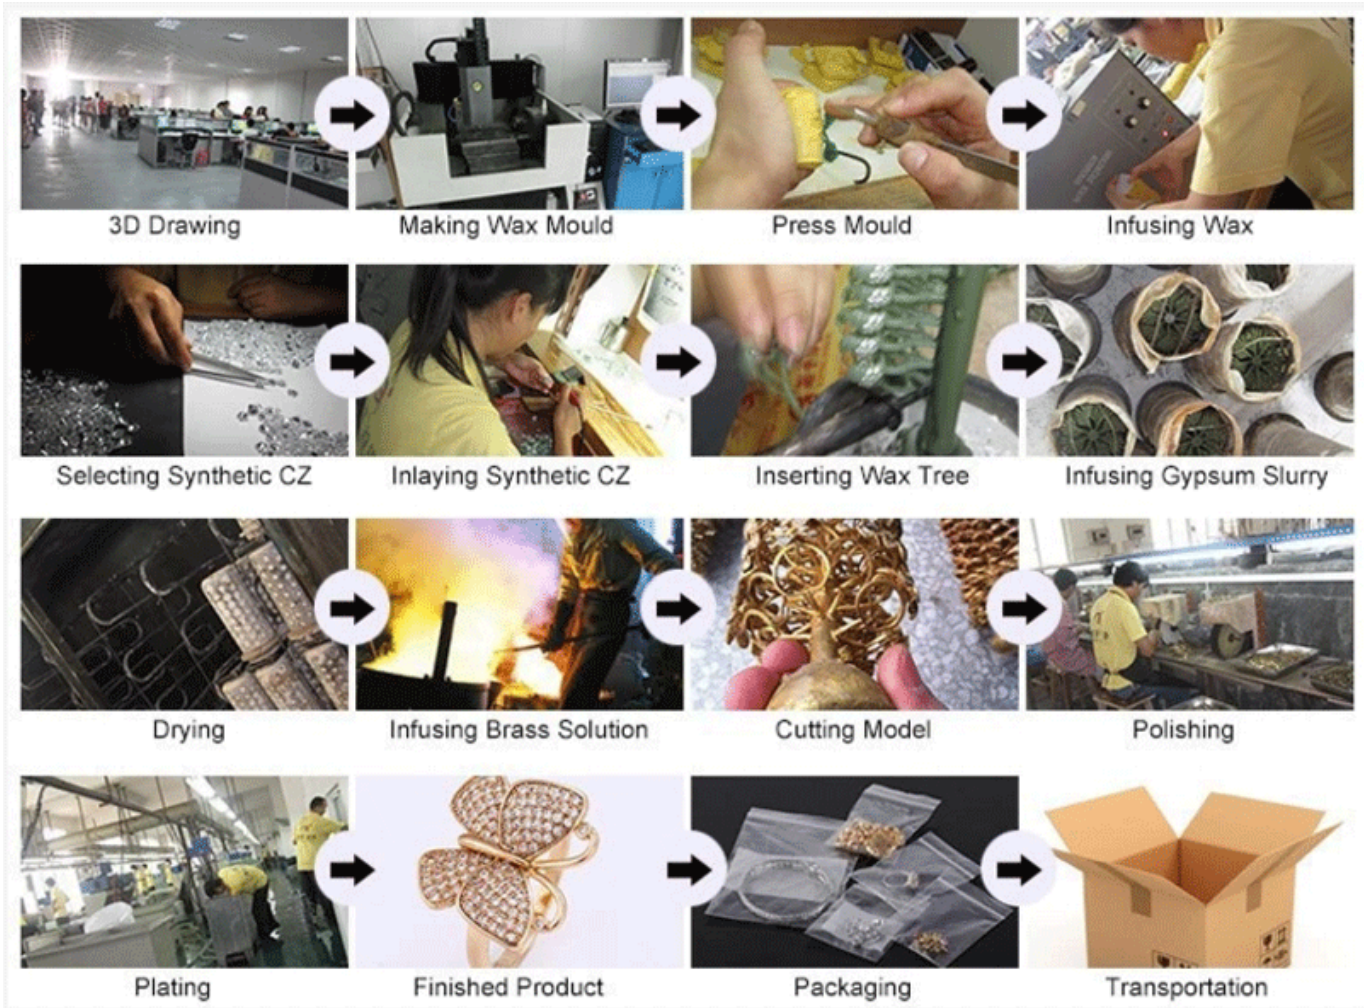

□□ □□

COMPANY PROFILE

Desny Jewelry Ind Co., Limited was founded in 2004 ,which Specialized in manufacturing high quality metal jewelry ,like watchbands, bracelets, necklaces,bangles,belts,pins, earrings and pendants. incorporated with development, production, and sales departments. Our company is a qualified manufacturer and a metal jewelry supplier in China .

customer design and sample are welcome.

ODM service is available in our company.

PRODUCT PROCESSING

CERTIFICATION

FAQ

Q : 如何包装首饰?

A : 1, 首饰放入密封袋, 密封袋放入大袋, 大袋放入泡沫网中.

Q : 如何包装首饰?