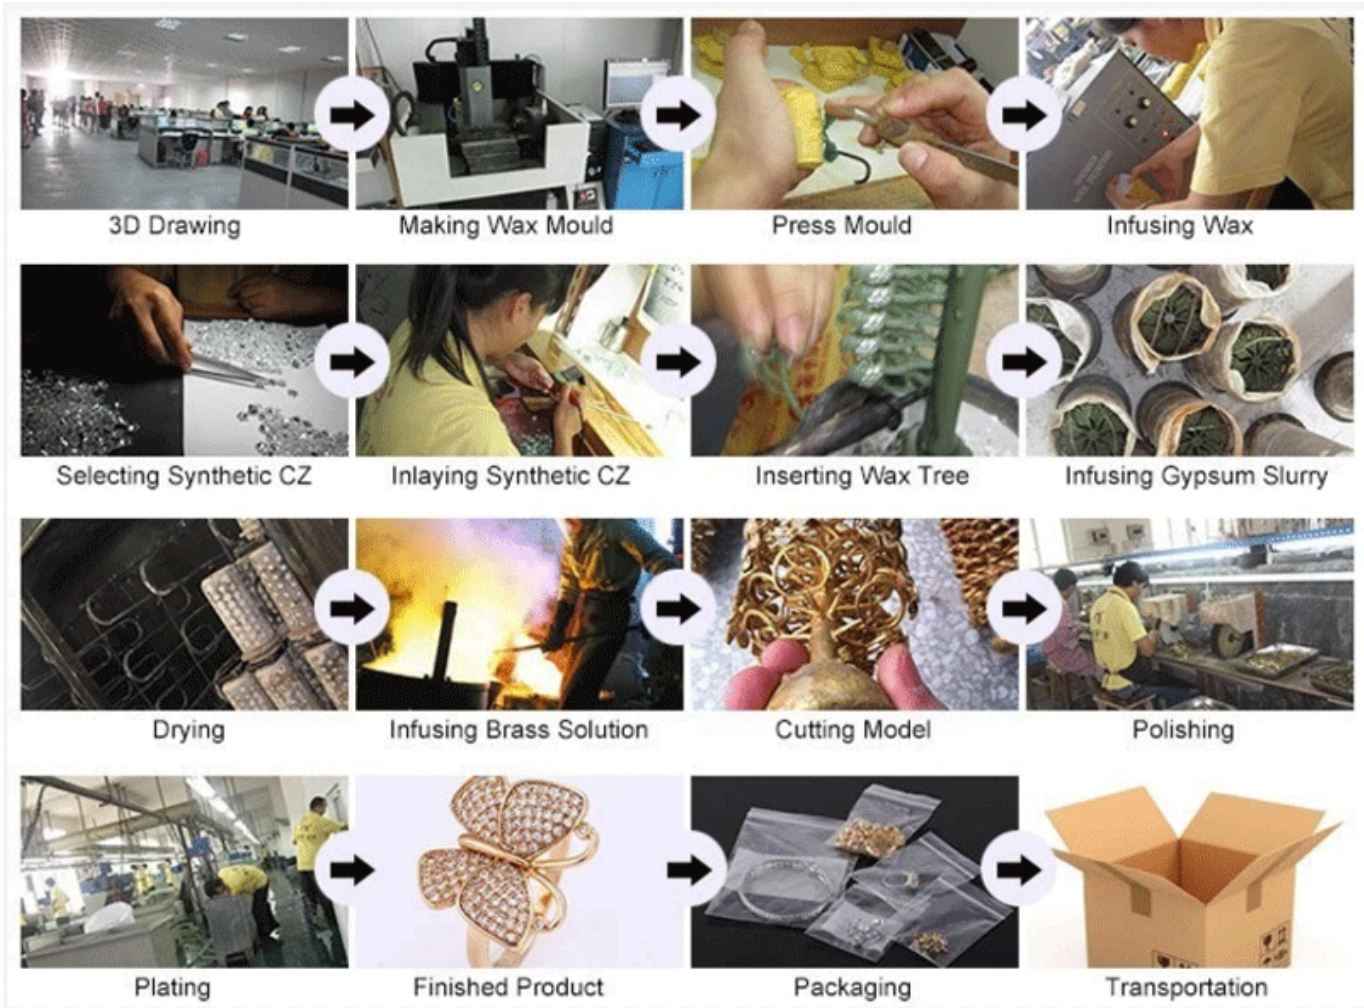

# [Jewelry Accessories](#) Rings for women jewelry making supplies.

COMPANY PROFILE

Desny Jewelry Ind Co., Limited was founded in 2004 ,which Specialized in manufacturing high quality metal jewelry ,like watchbands, bracelets, necklaces,bangles,belts,pins, earrings and pendants. incorporated with development, production, and sales departments. Our company is a qualified manufacturer and a metal jewelry supplier in China .

customer design and sample are welcome.

ODM service is available in our company.

PRODUCT PROCESSING

**CERTIFICATION**