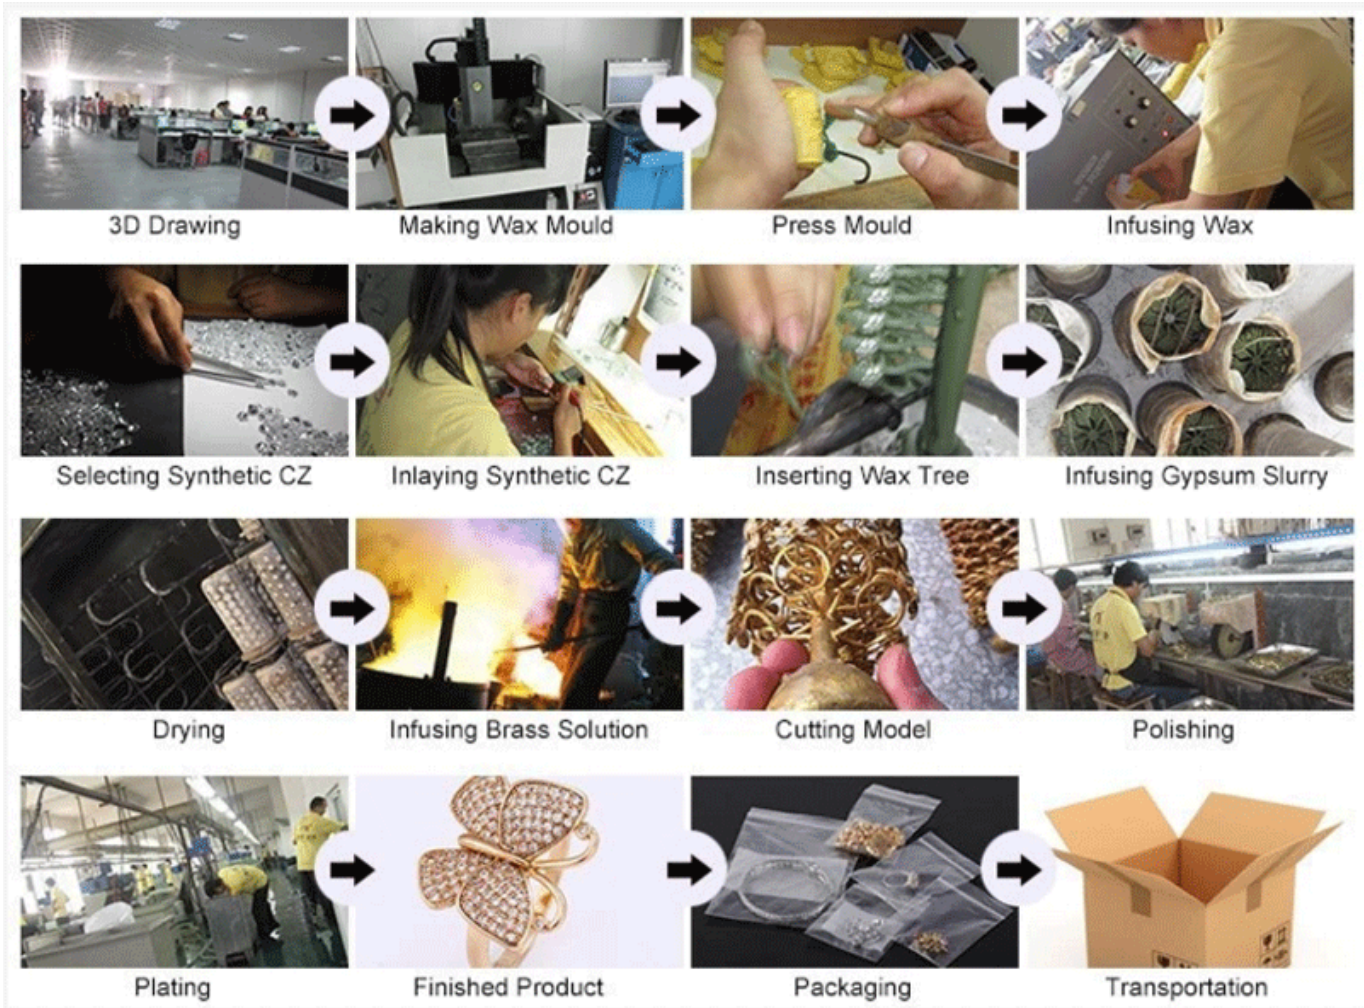

*Welcome to Desny Jewelry*

Hot Sale Simple Wearing White Pearl Earrings Stud For Girls [Jewelry Display](#)

PRODUCT DETAILS

**COMPANY PROFILE**

Desny Jewelry Ind Co., Limited was founded in 2004 ,which Specialized in manufacturing high quality metal jewelry ,like watchbands, bracelets, necklaces,bangles,belts,pins, earrings and pendants. incorporated with development, production, and sales departments. Our company is a qualified manufacturer and a metal jewelry supplier in China .

customer design and sample are welcome.

ODM service is available in our company.

PRODUCT PROCESSING

**CERTIFICATION**