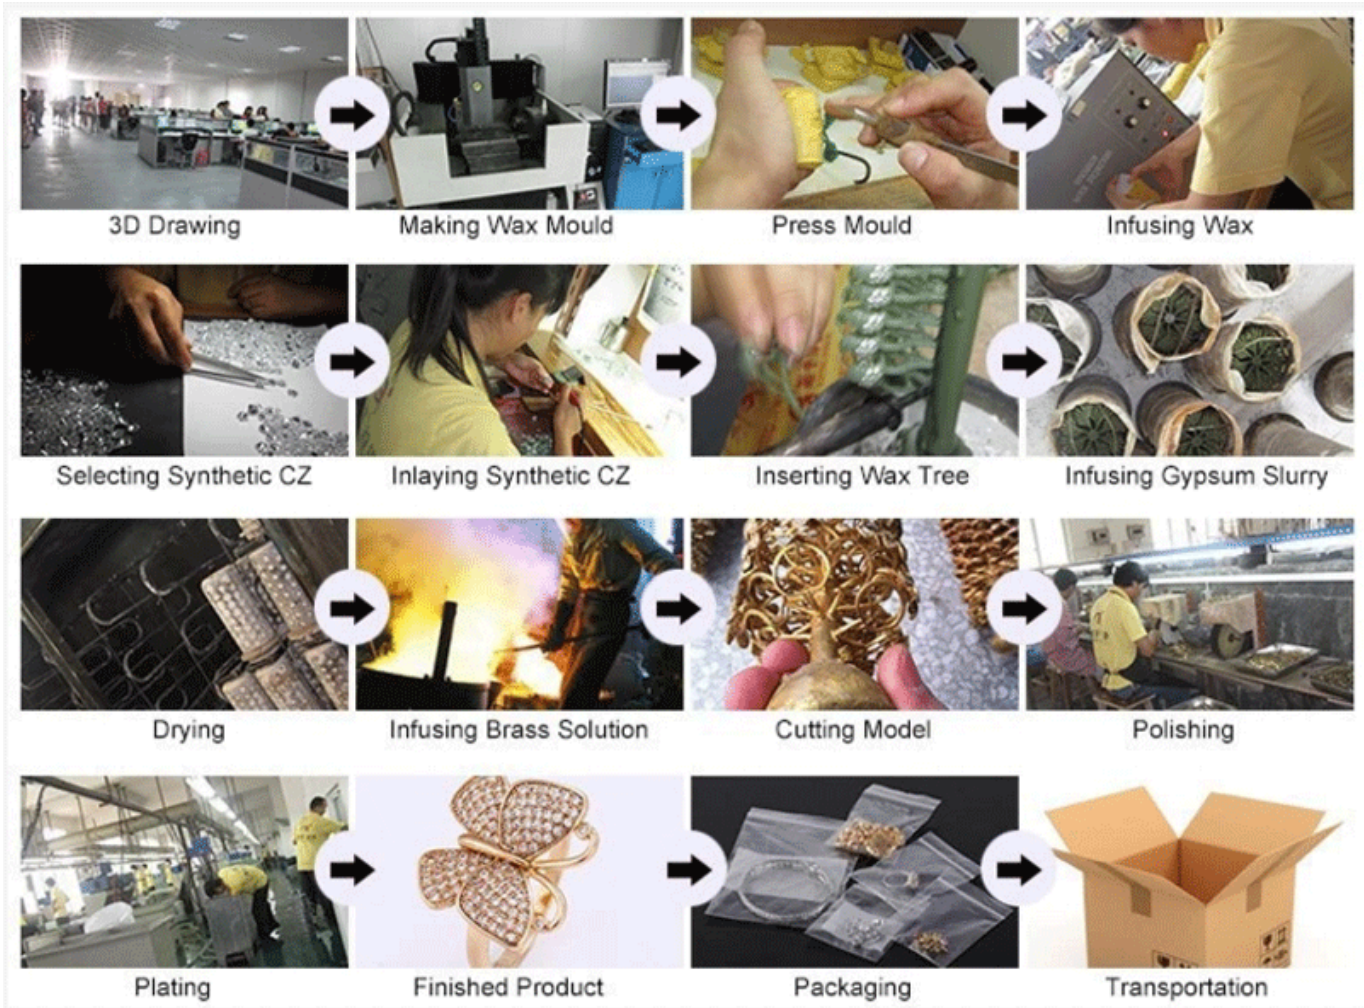

▶ Lobster Claw

▶ Semi-Transparent Resin

▶ Semi-Transparent Resin

N.W:52.2g

DRESSING SUGGESTION

COMPANY PROFILE

Desny Jewelry Ind Co., Limited was founded in 2004 ,which Specialized in manufacturing high quality metal jewelry ,like watchbands, bracelets, necklaces,bangles,belts,pins, earrings and pendants. incorporated with development, production, and sales departments. Our company is a qualified manufacturer and a metal jewelry supplier in China .

customer design and sample are welcome.

ODM service is available in our company.

PRODUCT PROCESSING

CERTIFICATION

FAQ

Q: Are you a manufacturer?

A: Yes, we are an experienced manufacturer with our own molds and production lines.